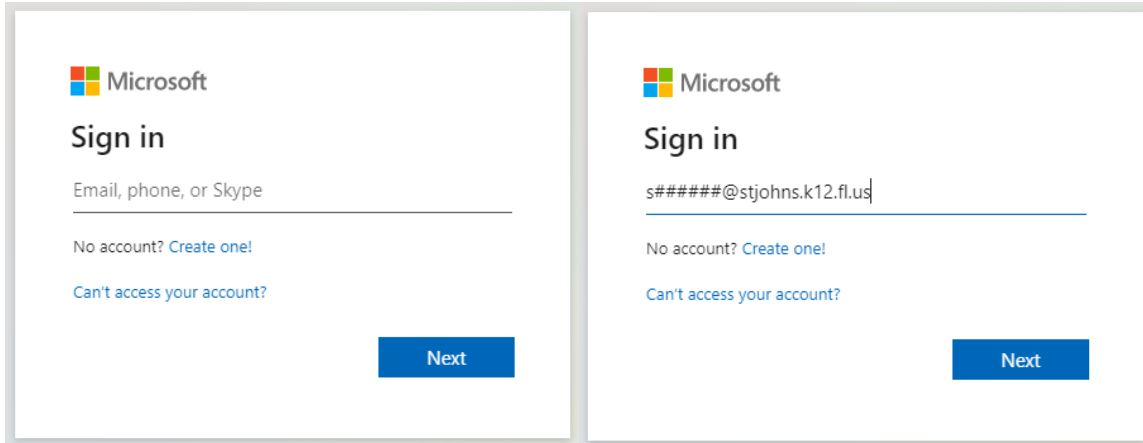

How to Login to Schoology - Student

To access Schoology, go to the icon on your laptop home screen or school home page or visit <https://stjohnsschools.schoology.com/>

Sign in with your sNumber@stjohns.k12.fl.us